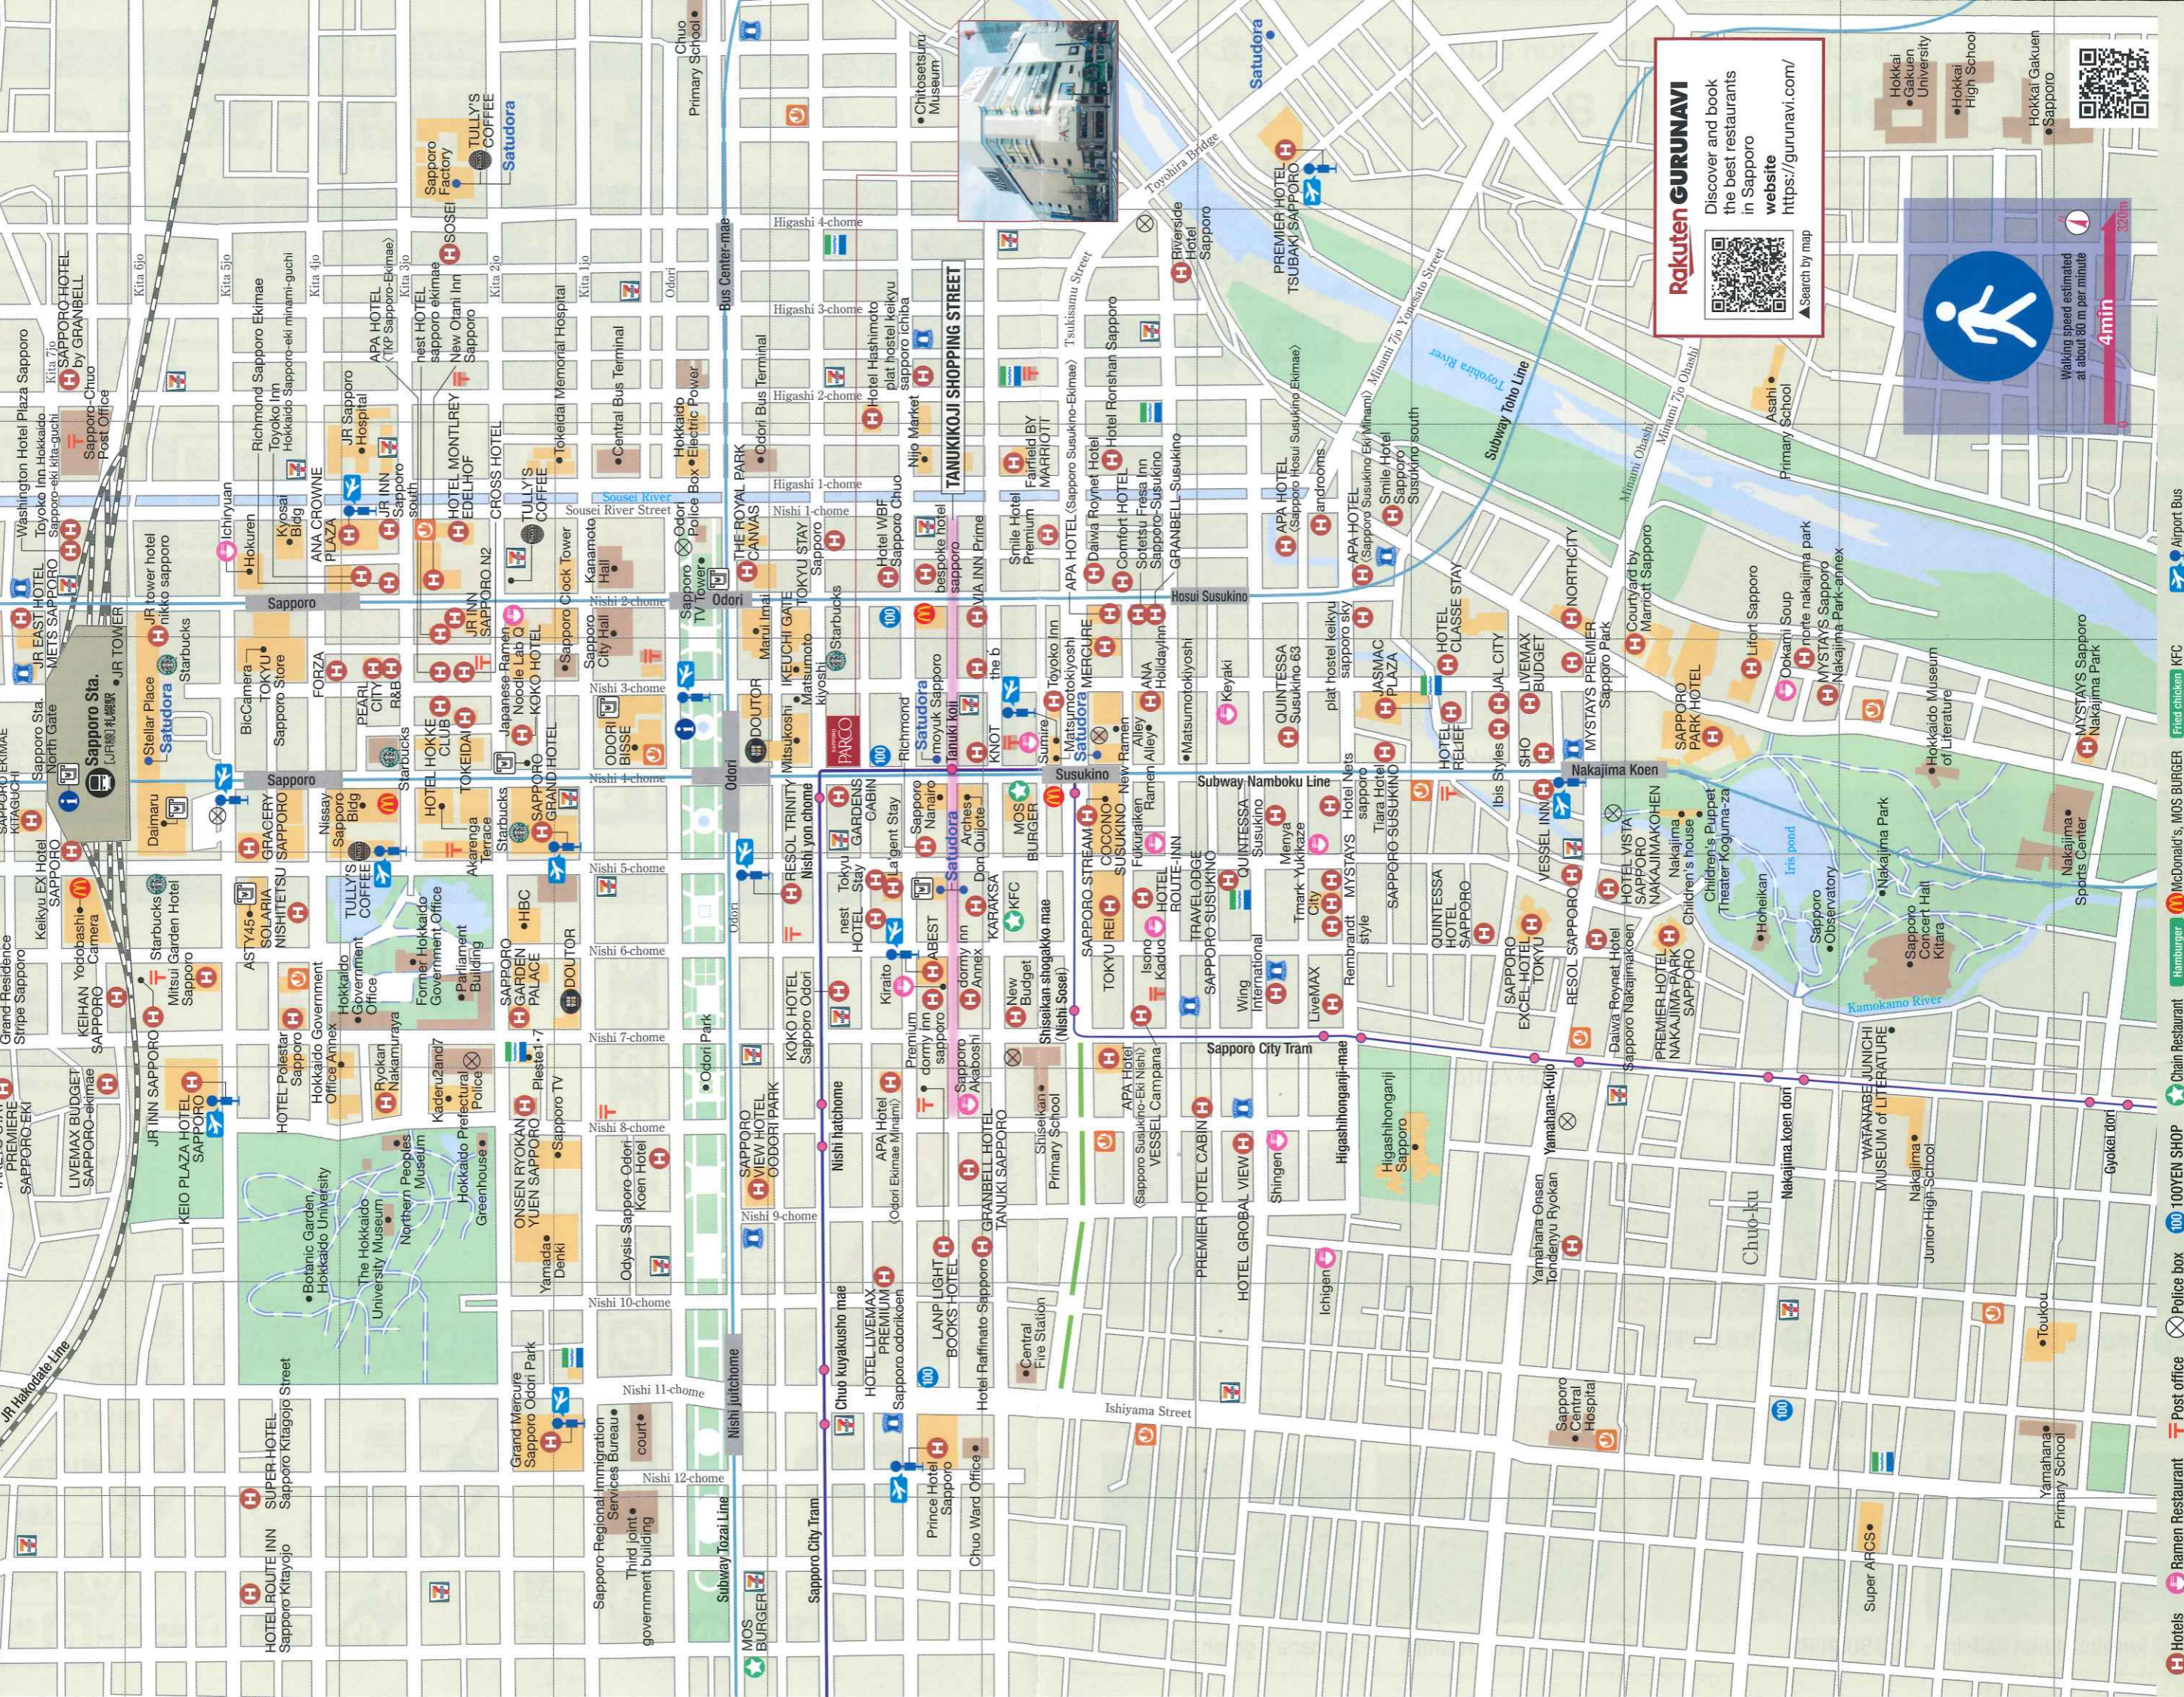

# HOKKAIDO AREA MAP

## SAPPORO [札幌]

**H** Hotels  
**R** Ramen Restaurant  
**T** Post office  
**F** Police box  
**M** 100YEN SHOP  
**100** 100YEN SHOP  
**C** Chain Restaurant  
**☎** Foreign Currency Exchange

**M** McDonald's  
**H** Hamburger  
**C** Convenience Store  
**B** MOS BURGER  
**E** Fried chicken  
**K** KFC

**A** Airport Bus